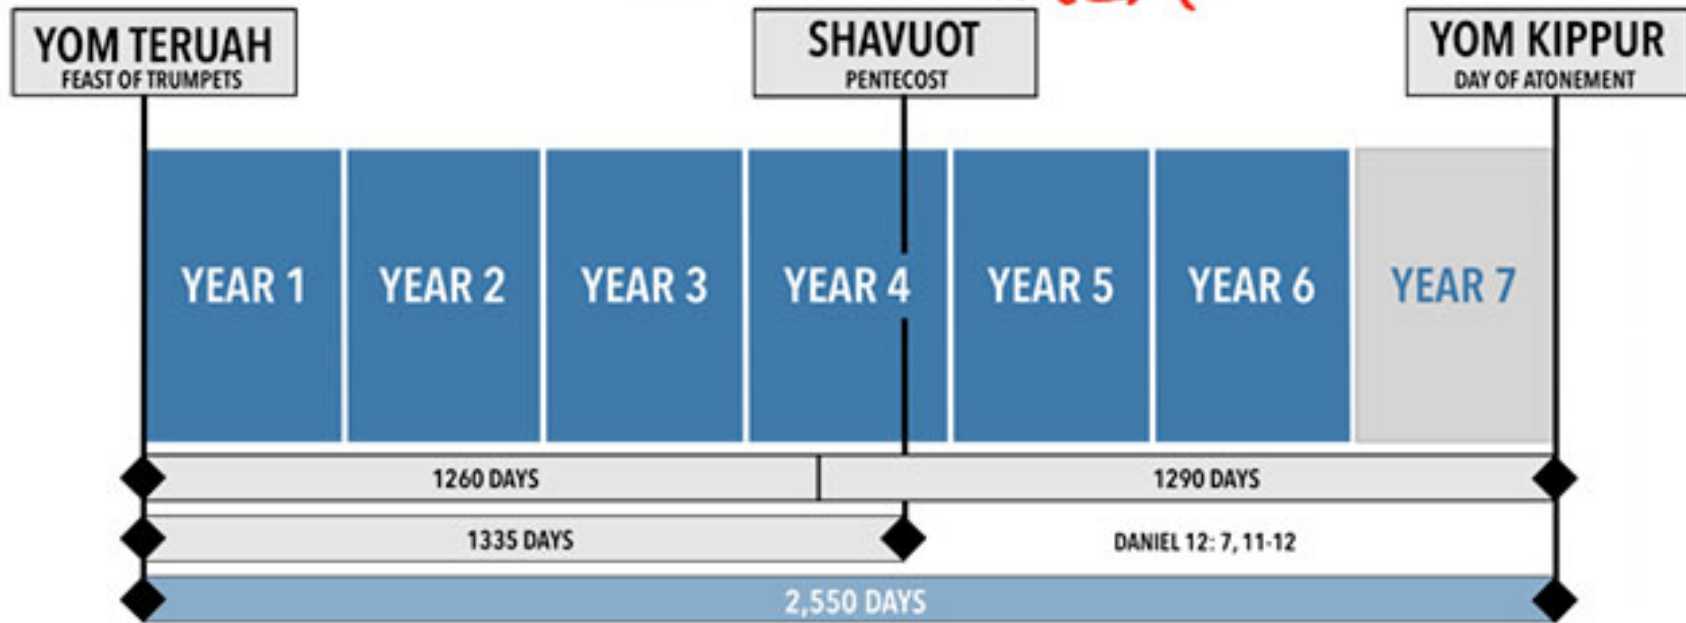

# DANIEL CHAPTER 12 TIMELINE GRAPH

*-THE FORMULA-*

*I PLUGGED THIS FORMULA INTO THE JEWISH CALENDAR!*